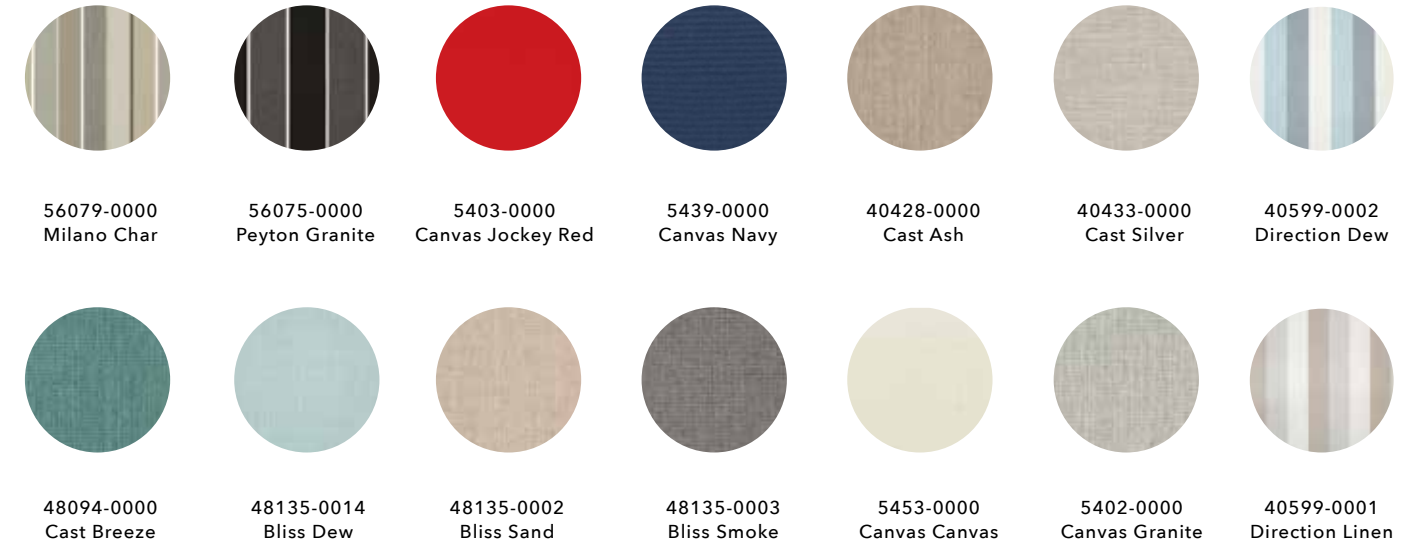

DESIGNER FRAME COLOURS

DEEP SEATING FABRICS (DSC21, DSC03, DSC24*, DSC05, DSH21)

Made-to-order custom cushion program is available upon request; choose from the full catalogue of Sunbrella Fabrics.

HEADREST PILLOW FABRIC (A20)