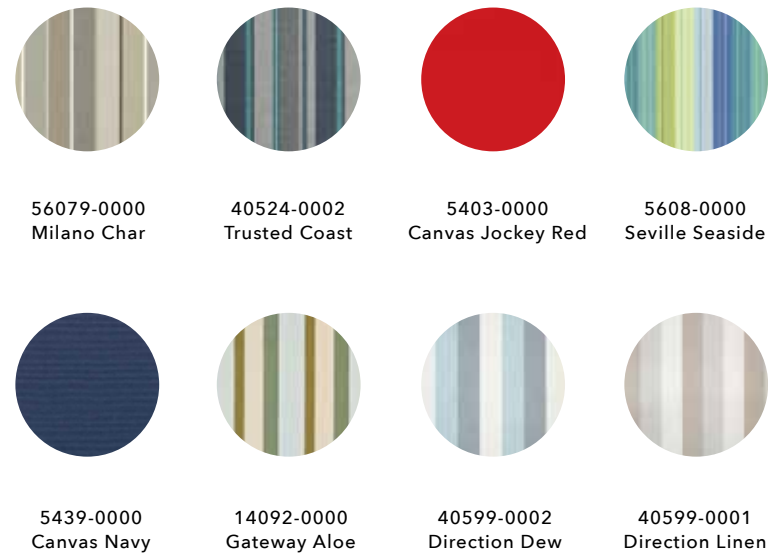

DESIGNER FRAME COLOURS

DEEP SEATING FABRICS (DSC21, DSC03, DSC24*, DSC05, DSH21)

Made-to-order custom cushion program is available upon request; choose from the full catalogue of Sunbrella Fabrics.

HEADREST PILLOW FABRIC (A20)

SEAT CUSHION + LOUNGE PAD FABRICS

(SC20, SC21, LP02)

Product information is as accurate as possible at the date of publication. Due to continuous product improvement, features, measurements, colour availability and specifications are subject to change without notice or obligation. Some photography may not be up-to-date to include product or colour design updates. Cushion assortment is updated seasonally, please check our website for current fabrics.