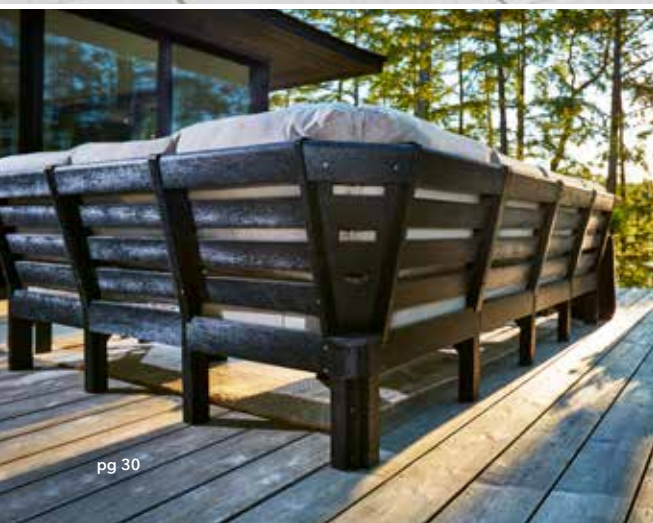

STRATFORD

MODULAR DEEP SEATING COLLECTION

comfortable, traditional, classic

02 07 14 16 18

Showcasing Mission-style design with versatile modular configurations, the Stratford Collection offers the perfect balance of modern sophistication and timeless comfort.

DEEP SEATING - Stratford Collection

34 x 31 x 35" (13.5")
70.5 lb | 32 kg

34 x 55.25 x 35" (13.5")
112 lb | 51 kg

34 x 79.5 x 35" (13.5")
154 lb | 70 kg

34 x 31 x 35" (13.5")
90 lb | 41 kg

32 x 24.25 x 35" (13.5")
41 lb | 18.5 kg

34 x 33 x 35" (13.5")
63 lb | 28.5 kg

32.5 x 24 x 13"
21 lb | 10 kg

23 x 49 x 19.25"
66.5 lb | 30 kg

19 x 24 x 24.25"
32 lb | 14.5 kg

29 x 28.5 x 15"
35 lb | 16 kg